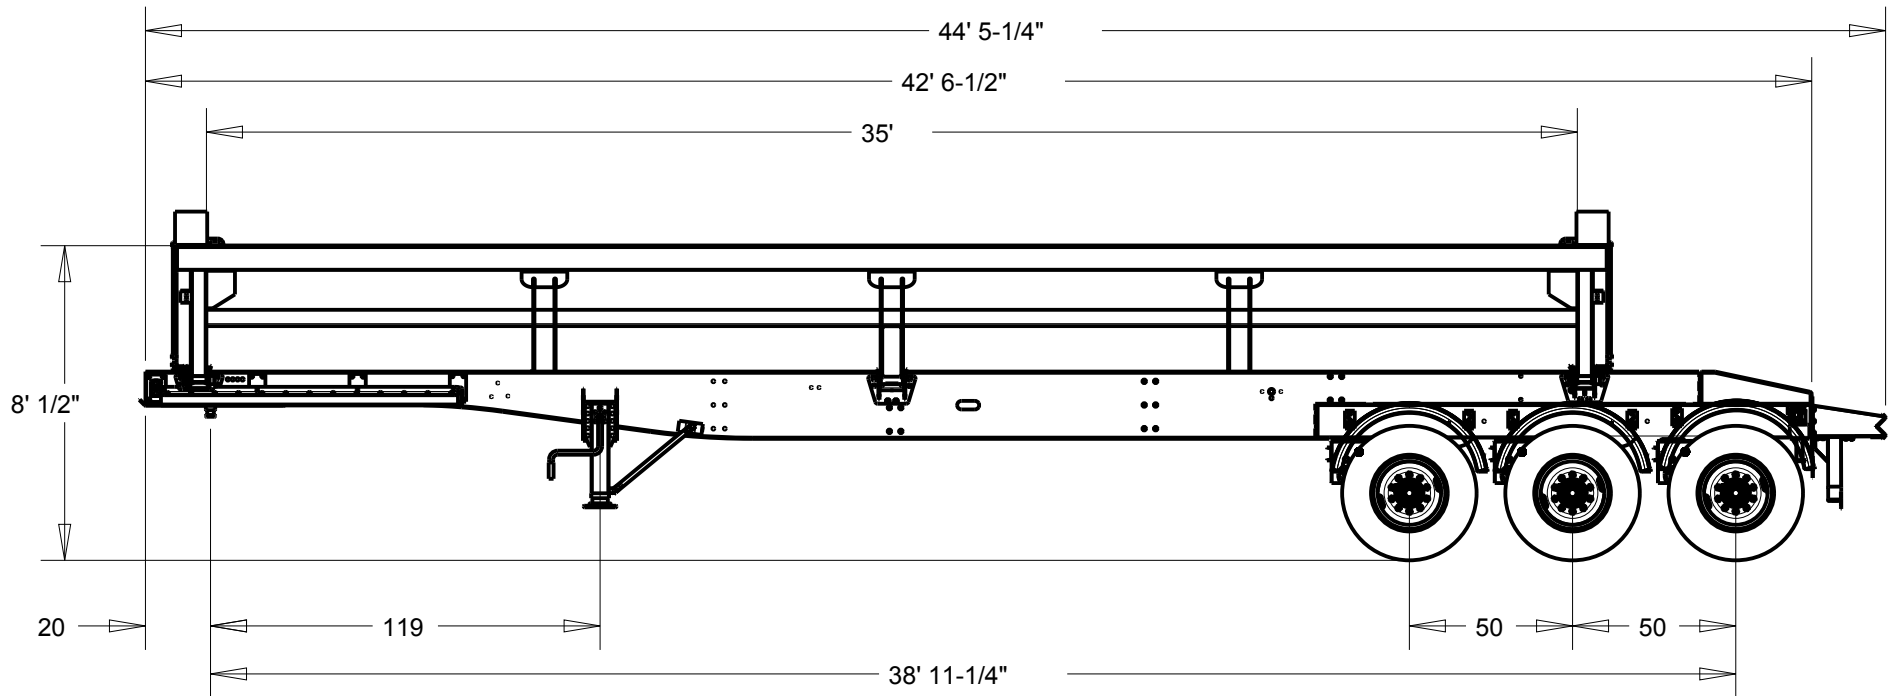

VOLUME: LEVEL: 23.00 CU. YDS. APPX.  
HEAPING: 28.00 CU. YDS. APPX.

729 W. 21ST. P.O. BOX 265  
SOUTH SIOUX CITY, NE 68776

DIMENSIONS DISPLAYED ARE  
IN FEET & INCHES

STANDARD TRIDEM TRAILER  
42'-6" FRAME - 35' TUB